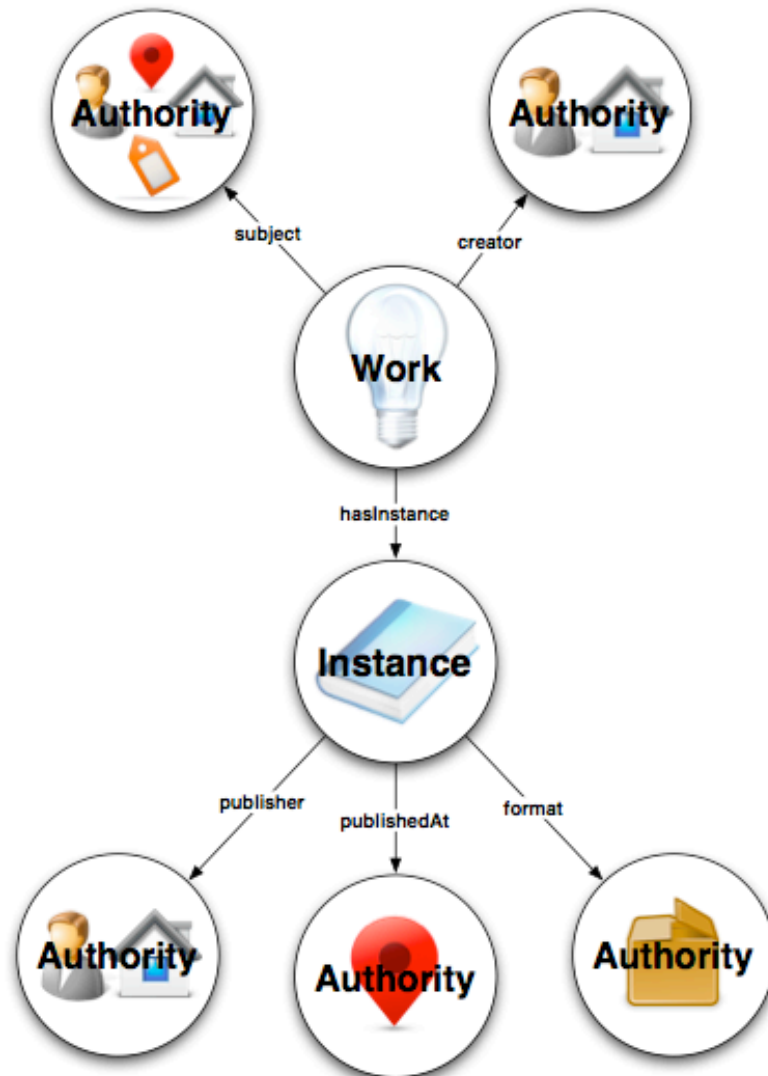

The Future Catalogue : Anne Welsh

The Bibliographic Frameworks Initiative (BIBFRAME), <http://www.loc.gov/bibframe/>

- Designed to replace MARC as communication format for catalogue records
- Based on W3 Consortium's RDF standard

- Contracts the WEMI (Work Expression Manifestation Item) to WI (Work Instance)

Eric Miller, Uche Ogbuji, Victoria Mueller and Kathy MacDougall. (2012). *Bibliographic Framework as a Web of Data: Linked Data Model and Supporting Services*. Library of Congress, <http://www.loc.gov/bibframe/pdf/marclid-report-11-21-2012.pdf>