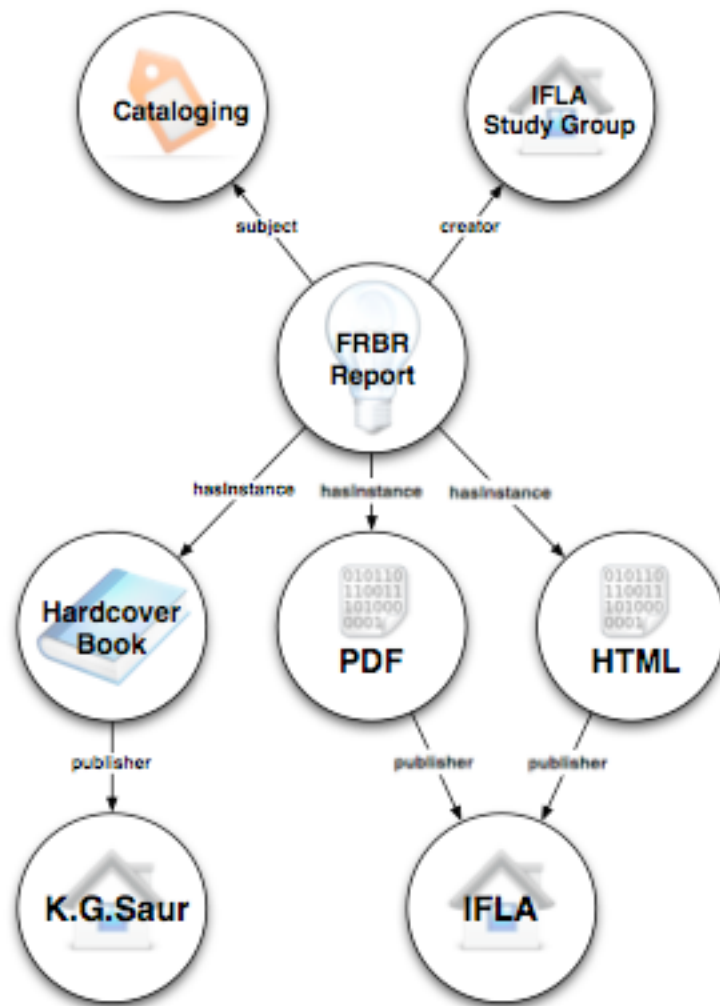

The Future Catalogue : Anne Welsh

The Bibliographic Frameworks Initiative (BIBFRAME), <http://www.loc.gov/bibframe/>

- Designed to replace MARC as communication format for catalogue records
- Based on W3 Consortium's RDF standard

- Contracts the WEMI (Work Expression Manifestation Item) to WI (Work Instance)

Eric Miller, Uche Ogbuji, Victoria Mueller and Kathy MacDougall. (2012). *Bibliographic Framework as a Web of Data: Linked Data Model and Supporting Services*. Library of Congress, <http://www.loc.gov/bibframe/pdf/marclid-report-11-21-2012.pdf>